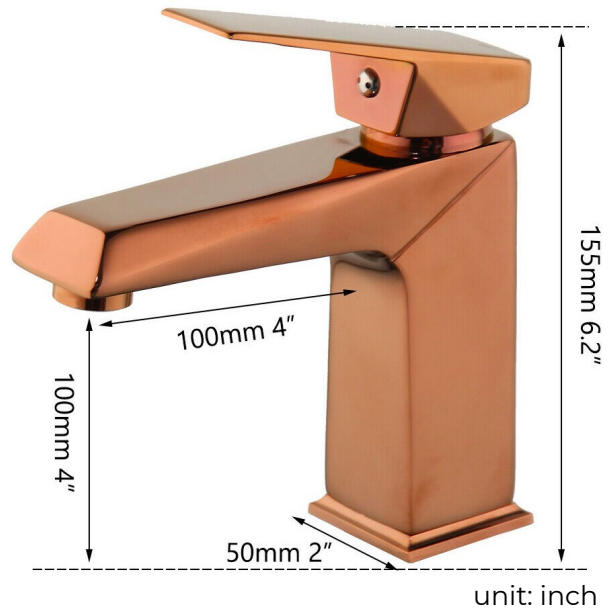

GELA BURGUNDY ELEGANT DESIGNED BRONZE SINGLE HANDLE BRASS FAUCET SPECIFICATIONS

Specifications

- Type: Basin Faucets
- Type: Ceramic Plate Spool
- Surface Treatment: Rose Gold
- Installation Type: Deck Mounted
- Hot & Cold Water: Yes
- Valve Core Material: Ceramic
- Style: Contemporary
- Faucet Mount: Single Hole
- Number of Handles: Single Handle
- Color: Rose Gold Bathroom faucet
- Flow rate: 7.57 L/min